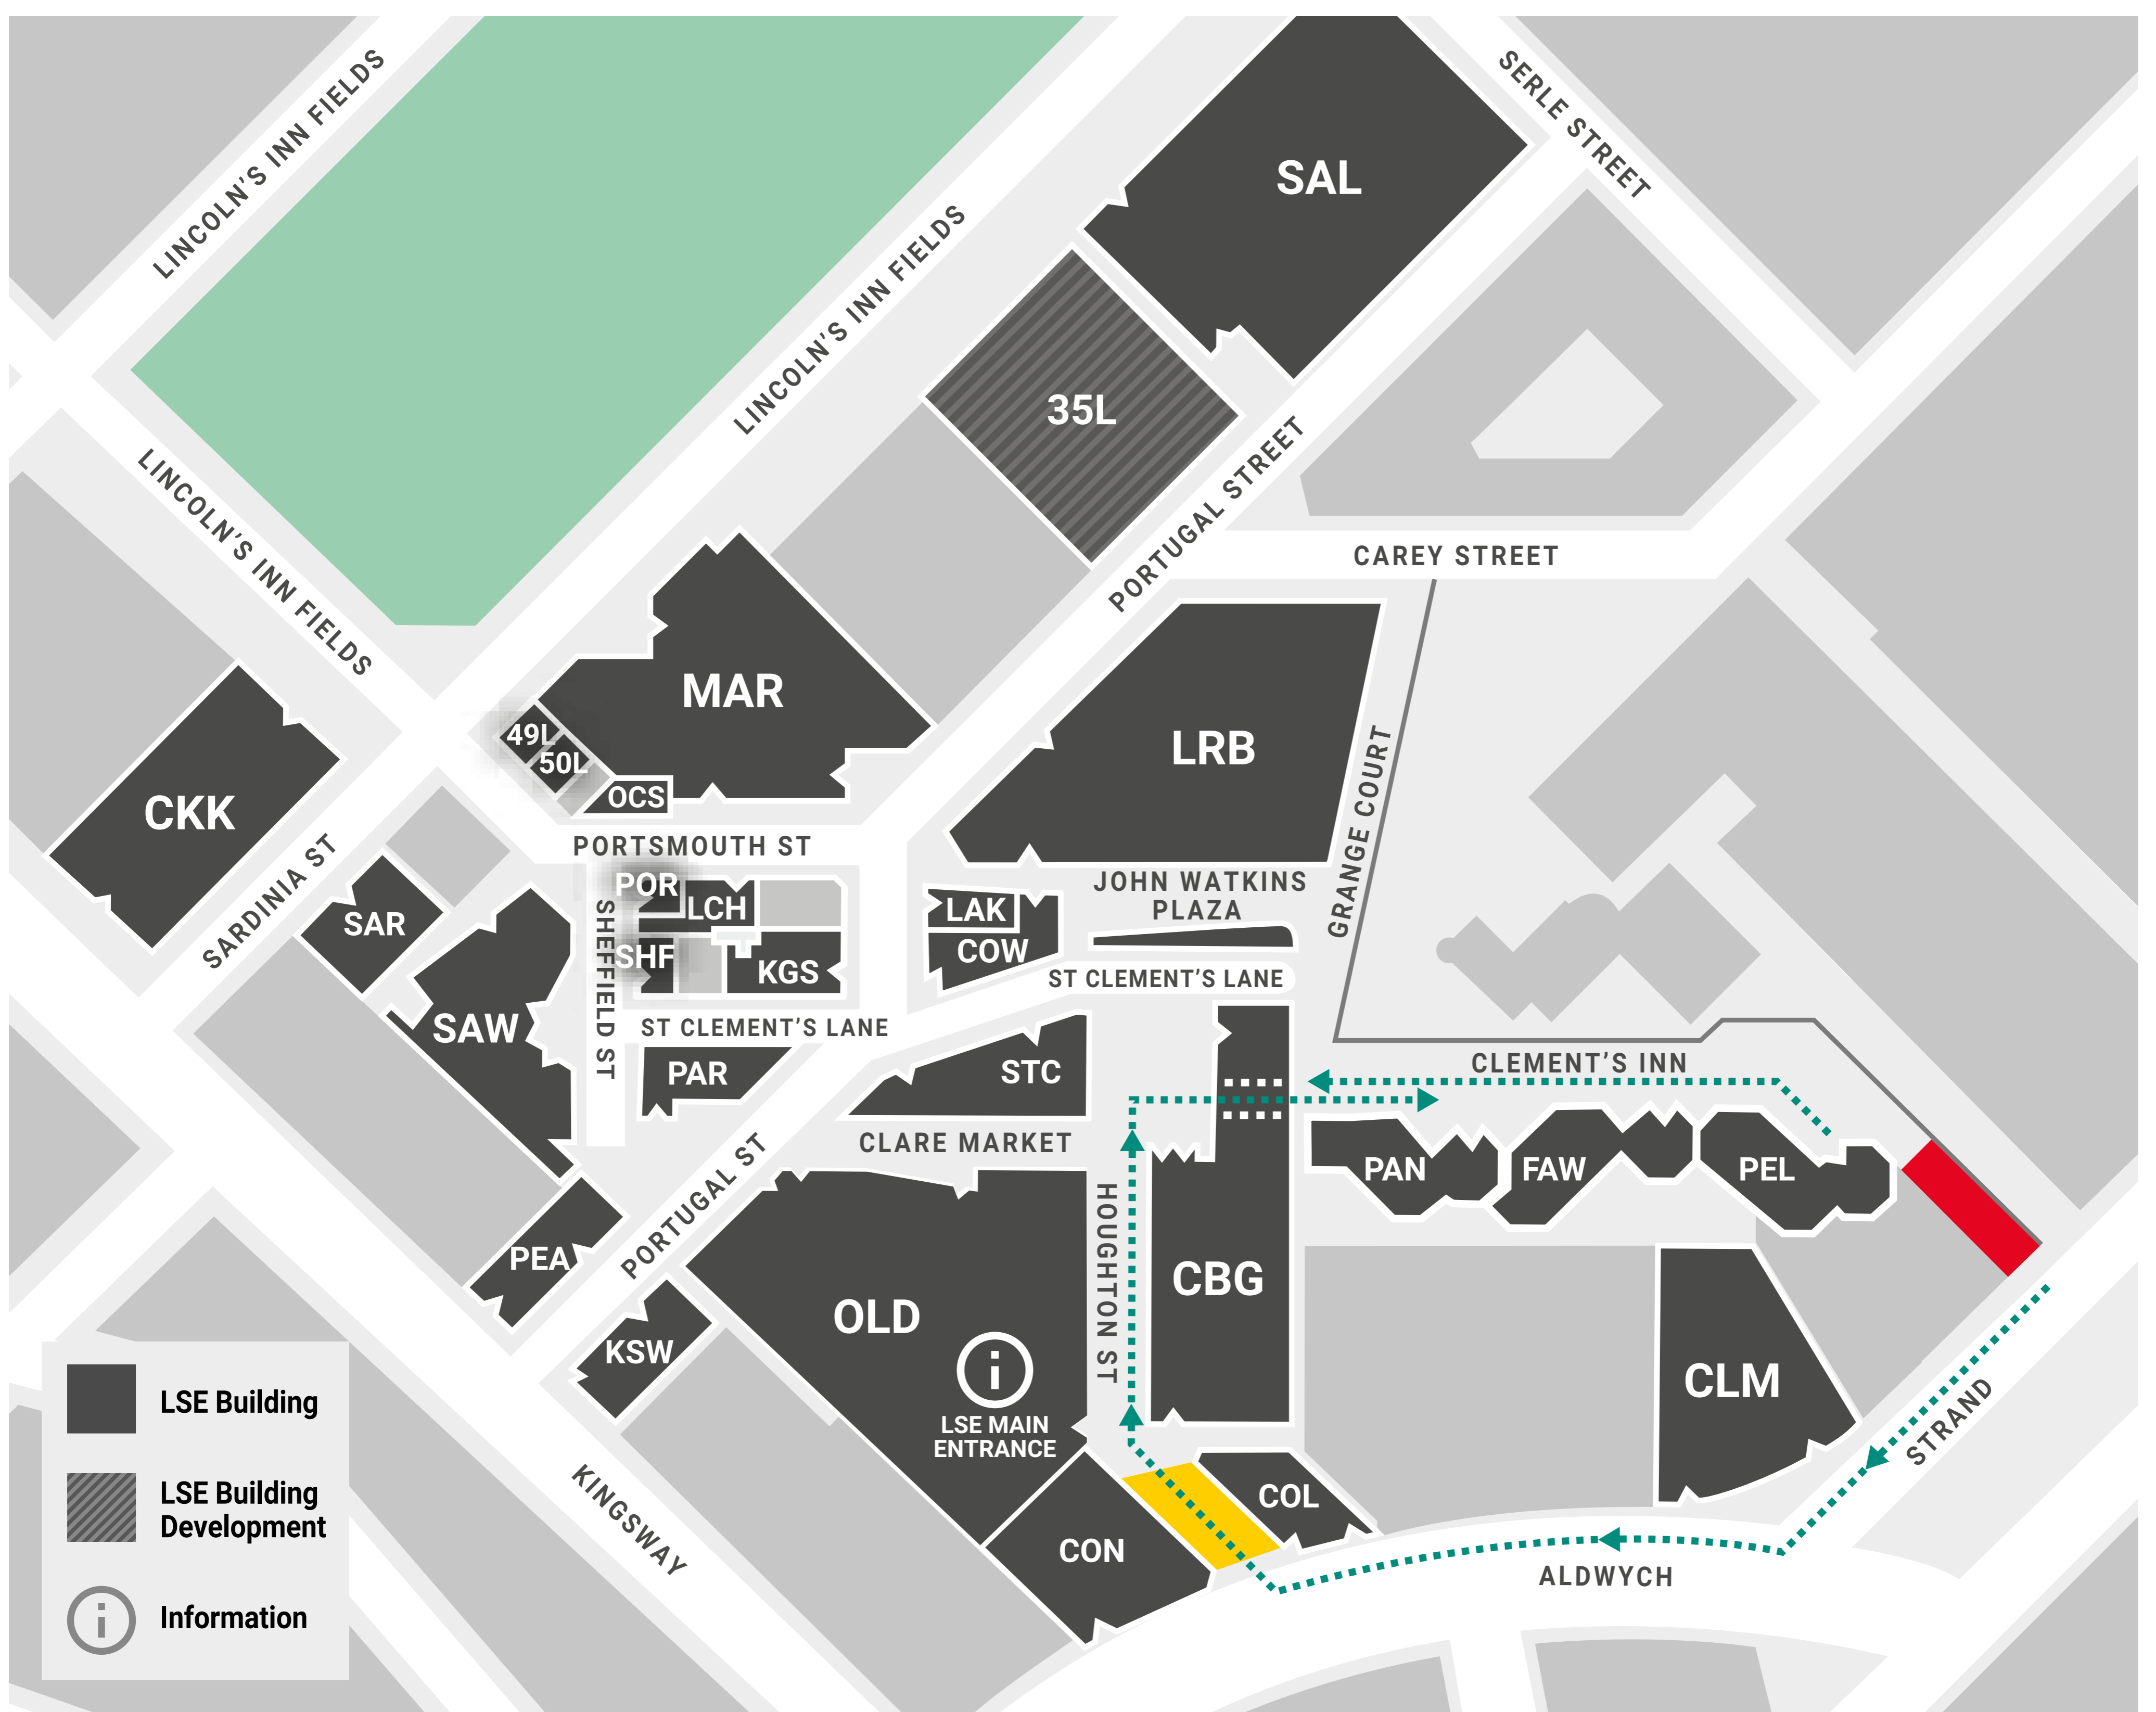

Clements Inn closure

6 May-3 June 2024, 5-11pm (6-11pm during exams)

Please use alternative routes during these times

Closed
 Temporary change to fire assembly point
 6 May- 3 June 2024, 5-11pm (6-11pm during exams)
 Alternative routes