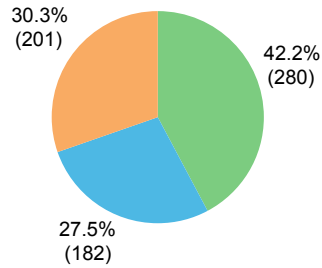

Volunteering research 2016

This survey was sent to current students and recent alumni of LSE during April 2016. 1777 responses were received.

Breakdown of survey respondents

Since joining LSE have you undertaken any volunteering? (all respondents)

Yes
No

Student type

Study level

Study load

Department (minimum of 10 respondents)

Nationality (top 20 from LSE population)

Undergraduate study year

Respondents who have volunteered while at LSE

How often do you volunteer?

- At least once a week
- At least once a month
- Less than once a month

When did you first get involved with volunteering?

- Whilst studying at school or sixth form
- Since I've studied at LSE
- Whilst studying at a different university
- As part of my gap year
- Since childhood
- Since working
- Always
- Summer holidays before LSE
- After studying at LSE
- Other answer