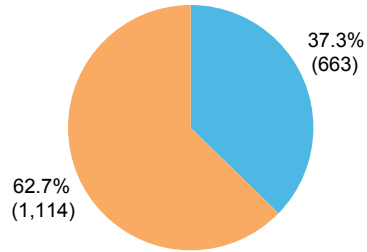

Volunteering research 2016

This survey was sent to current students and recent alumni of LSE during April 2016. 1777 responses were received.

Breakdown of survey respondents

Since joining LSE have you undertaken any volunteering? (all respondents)

Yes
No

Student type

Study level

Study load

Department (minimum of 10 respondents)

Nationality (top 20 from LSE population)

Undergraduate study year

Respondents who have volunteered while at LSE