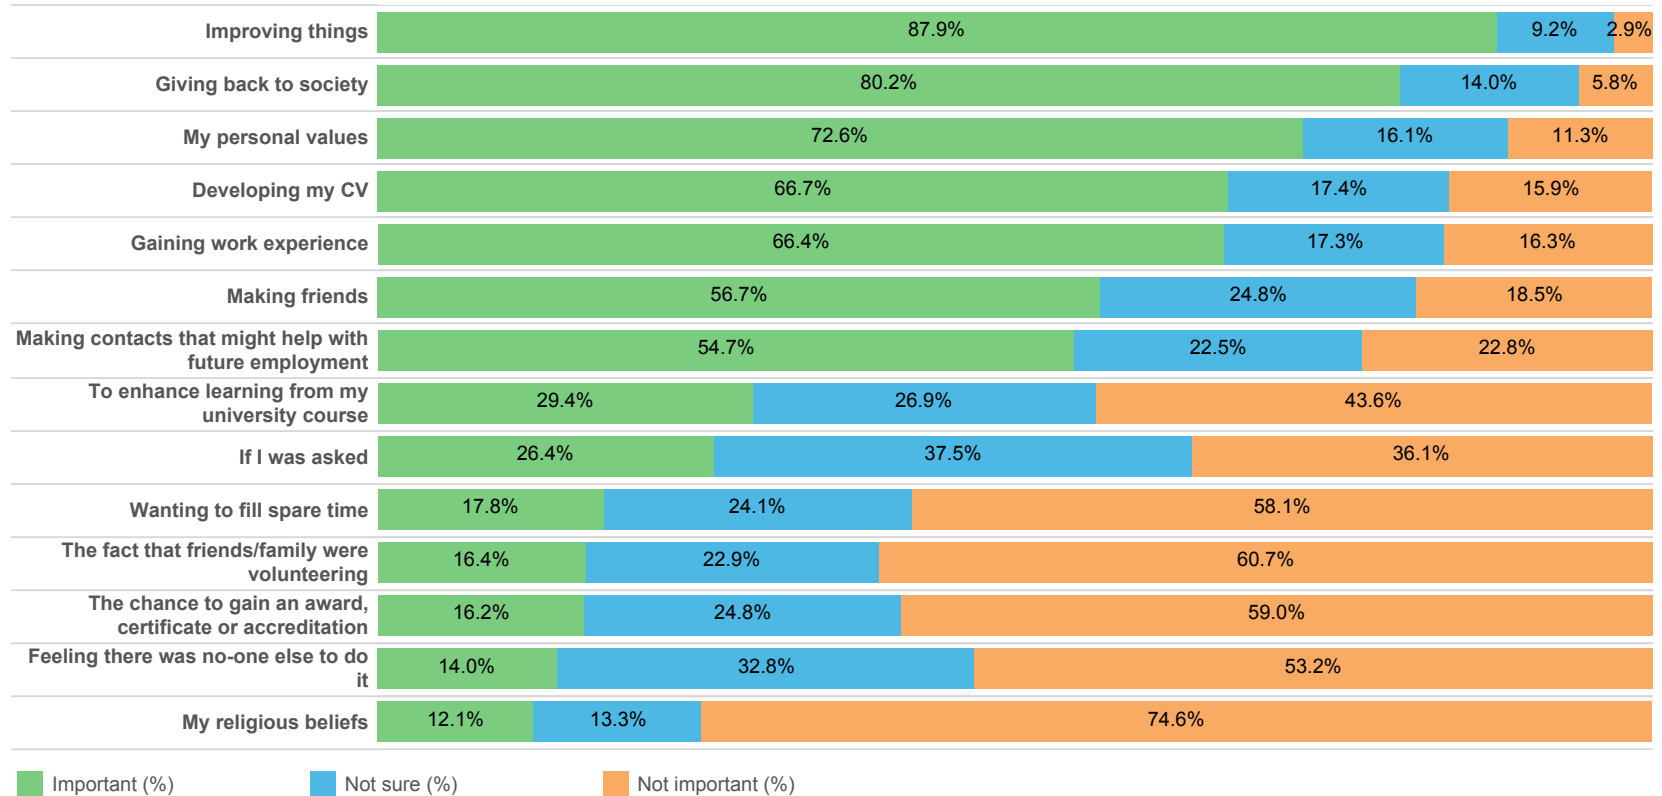

Which of the following would be important to you as reasons to start volunteering?

Did you volunteer before coming to LSE?

Yes
No