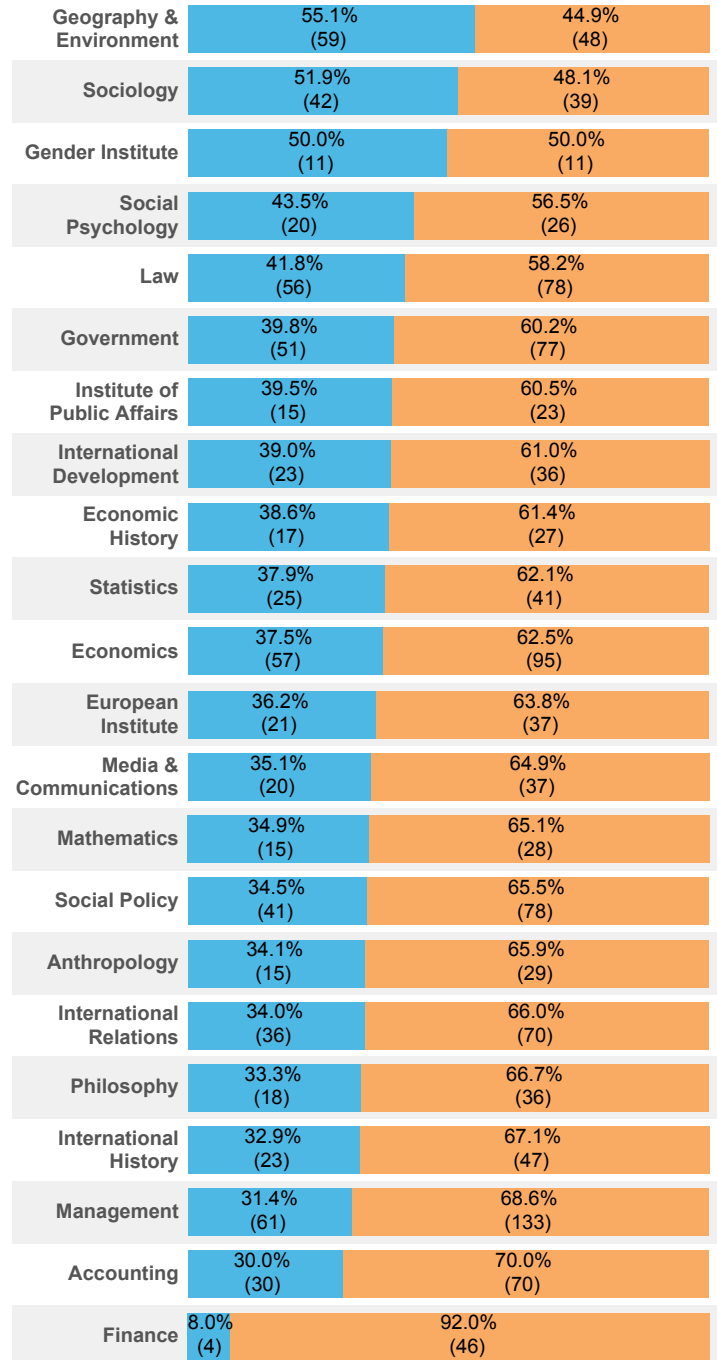

Volunteering research 2016

This survey was sent to current students and recent alumni of LSE during April 2016. 1777 responses were received.

Breakdown of survey respondents

Since joining LSE have you undertaken any volunteering? (all respondents)

Yes
No

Student type

Study level

Study load

Department (minimum of 10 respondents)

Nationality (top 20 from LSE population)

Undergraduate study year

Respondents who have volunteered while at LSE

How often do you volunteer?

- At least once a week
- At least once a month
- Less than once a month

When did you first get involved with volunteering?

- Whilst studying at school or sixth form
- Since I've studied at LSE
- Whilst studying at a different university
- As part of my gap year
- Since childhood
- Since working
- Always
- Summer holidays before LSE
- After studying at LSE
- Other answer

Can you indicate which of the following were important to you as reasons for starting volunteering?

- Important (%)
- Not sure (%)
- Not important (%)

When do you volunteer?

- Term time only
- All year round
- Out of term time only