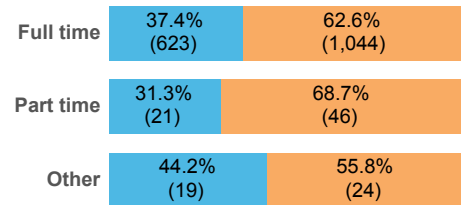

Volunteering research 2016

This survey was sent to current students and recent alumni of LSE during April 2016. 1777 responses were received.

Breakdown of survey respondents

Since joining LSE have you undertaken any volunteering? (all respondents)

Yes
No

Student type

Study level

Study load

Department (minimum of 10 respondents)

Nationality (top 20 from LSE population)

Undergraduate study year

Respondents who have volunteered while at LSE

How often do you volunteer?

- At least once a week
- At least once a month
- Less than once a month

When did you first get involved with volunteering?

- Whilst studying at school or sixth form
- Since I've studied at LSE
- Whilst studying at a different university
- As part of my gap year
- Since childhood
- Since working
- Always
- Summer holidays before LSE
- After studying at LSE
- Other answer