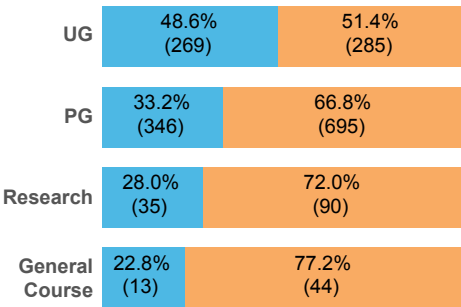

Volunteering research 2016

This survey was sent to current students and recent alumni of LSE during April 2016. 1777 responses were received.

Breakdown of survey respondents

Since joining LSE have you undertaken any volunteering? (all respondents)

Yes
No

Student type

Study level

Study load

Department (minimum of 10 respondents)

Nationality (top 20 from LSE population)

Undergraduate study year

Respondents who have volunteered while at LSE