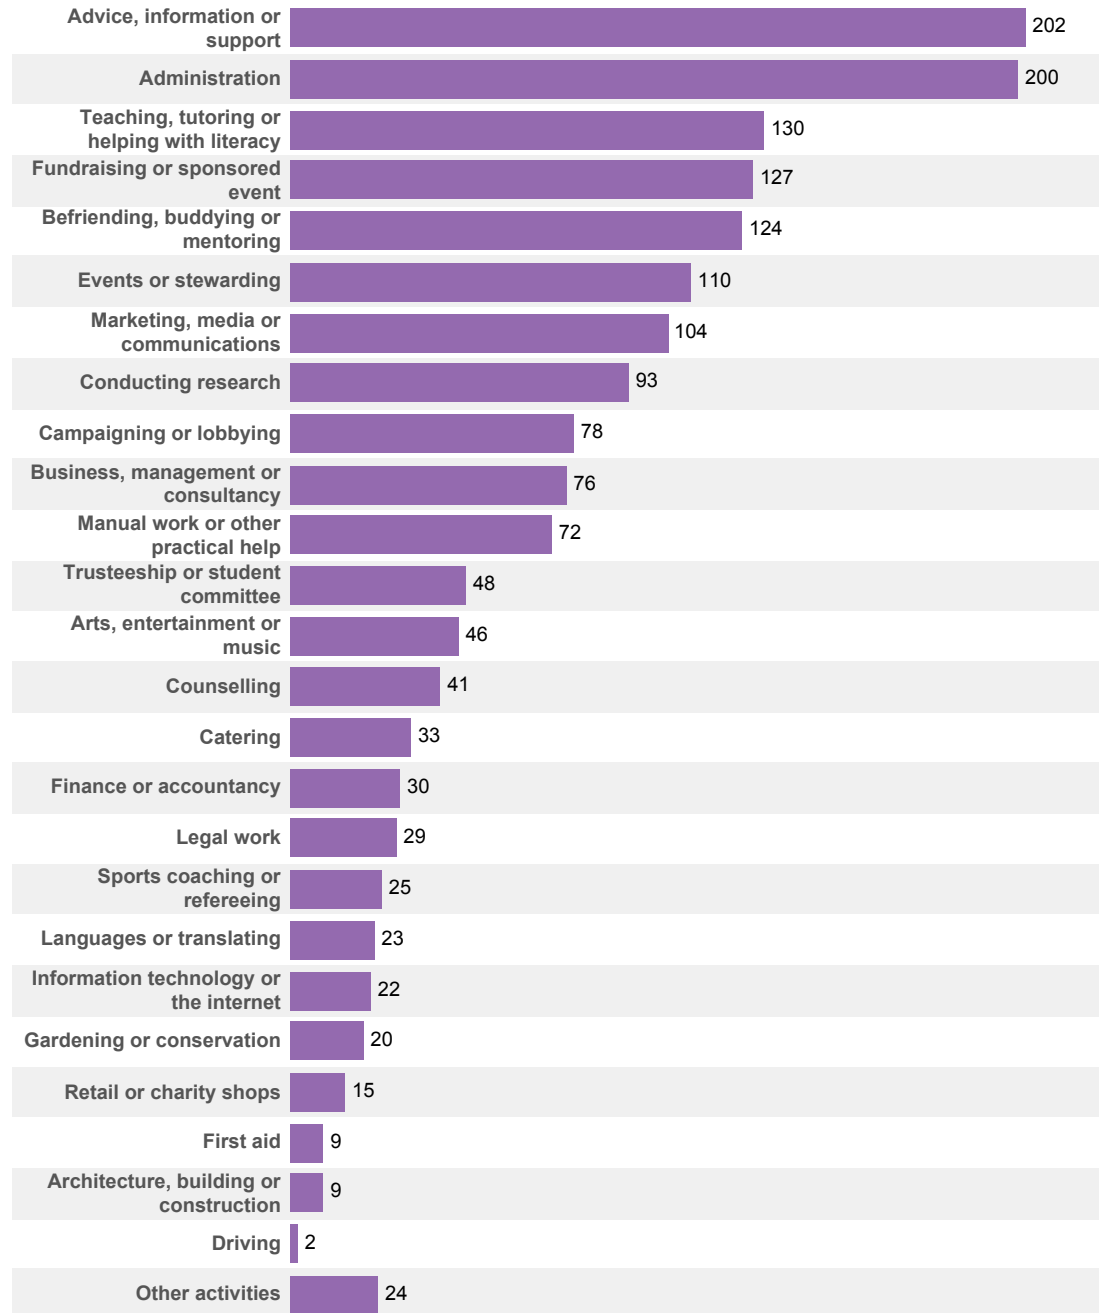

Volunteering research 2016

This survey was sent to current students and recent alumni of LSE during April 2016. 1777 responses were received.

Breakdown of survey respondents

Since joining LSE have you undertaken any volunteering? (all respondents)

How often do you volunteer?

- At least once a week
- At least once a month
- Less than once a month

When did you first get involved with volunteering?

- Whilst studying at school or sixth form
- Since I've studied at LSE
- Whilst studying at a different university
- As part of my gap year
- Since childhood
- Since working
- Always
- Summer holidays before LSE
- After studying at LSE
- Other answer

Can you indicate which of the following were important to you as reasons for starting volunteering?

- Important (%)
- Not sure (%)
- Not important (%)

When do you volunteer?

- Term time only
- All year round
- Out of term time only

Respondents who have volunteered at LSE: organisations and types of volunteering

Which of these best describes the organisation(s) you worked with?

Which of these best describes the work or activities you carried out?