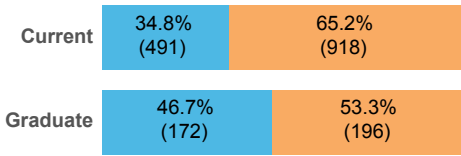

Volunteering research 2016

This survey was sent to current students and recent alumni of LSE during April 2016. 1777 responses were received.

Breakdown of survey respondents

Since joining LSE have you undertaken any volunteering? (all respondents)

Yes
No

Student type

Study level

Study load

Department (minimum of 10 respondents)

Nationality (top 20 from LSE population)

Undergraduate study year

Respondents who have volunteered while at LSE