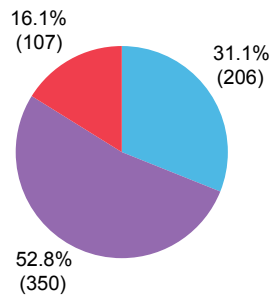

Volunteering research 2016

This survey was sent to current students and recent alumni of LSE during April 2016. 1777 responses were received.

Breakdown of survey respondents

Since joining LSE have you undertaken any volunteering? (all respondents)

Yes
No

Student type

Study level

Study load

Department (minimum of 10 respondents)

Nationality (top 20 from LSE population)

Undergraduate study year

Respondents who have volunteered while at LSE

How often do you volunteer?

- At least once a week
- At least once a month
- Less than once a month

When did you first get involved with volunteering?

- Whilst studying at school or sixth form
- Since I've studied at LSE
- Whilst studying at a different university
- As part of my gap year
- Since childhood
- Since working
- Always
- Summer holidays before LSE
- After studying at LSE
- Other answer

Can you indicate which of the following were important to you as reasons for starting volunteering?

- Important (%)
- Not sure (%)
- Not important (%)

When do you volunteer?

- Term time only
- All year round
- Out of term time only