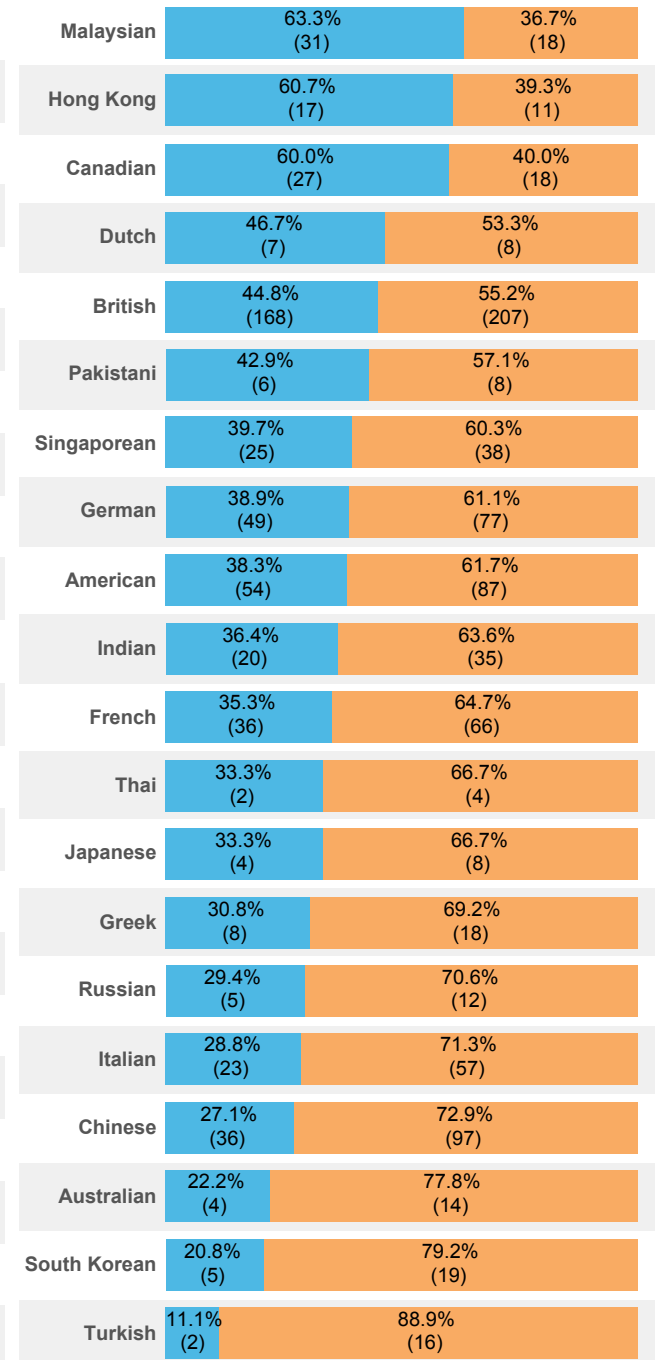

Volunteering research 2016

This survey was sent to current students and recent alumni of LSE during April 2016. 1777 responses were received.

Breakdown of survey respondents

Since joining LSE have you undertaken any volunteering? (all respondents)

Yes
No

Student type

Study level

Study load

Department (minimum of 10 respondents)

Nationality (top 20 from LSE population)

Undergraduate study year

Respondents who have volunteered while at LSE

How often do you volunteer?

- At least once a week
- At least once a month
- Less than once a month

When did you first get involved with volunteering?

- Whilst studying at school or sixth form
- Since I've studied at LSE
- Whilst studying at a different university
- As part of my gap year
- Since childhood
- Since working
- Always
- Summer holidays before LSE
- After studying at LSE
- Other answer