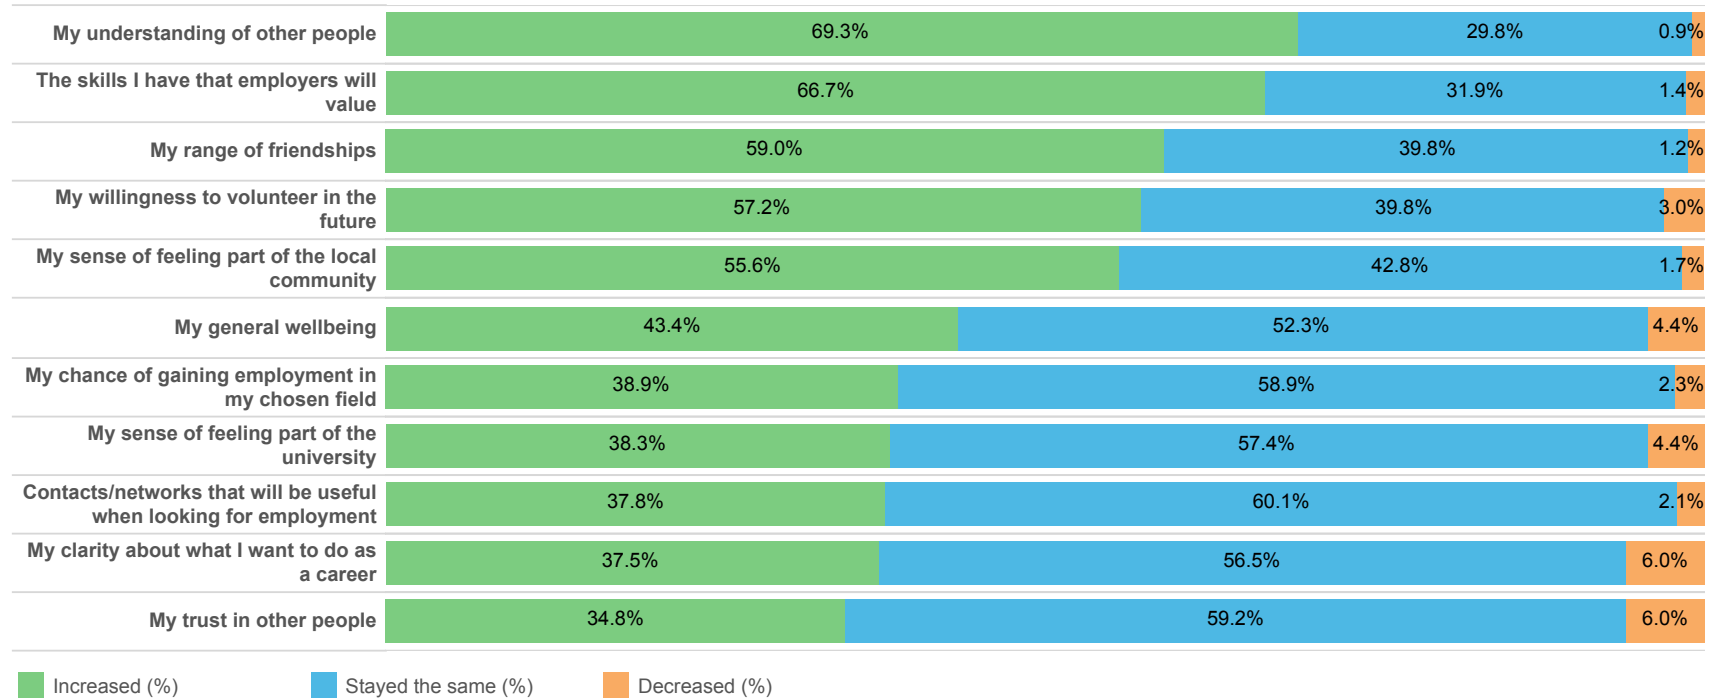

Have the following increased, decreased or stayed the same?