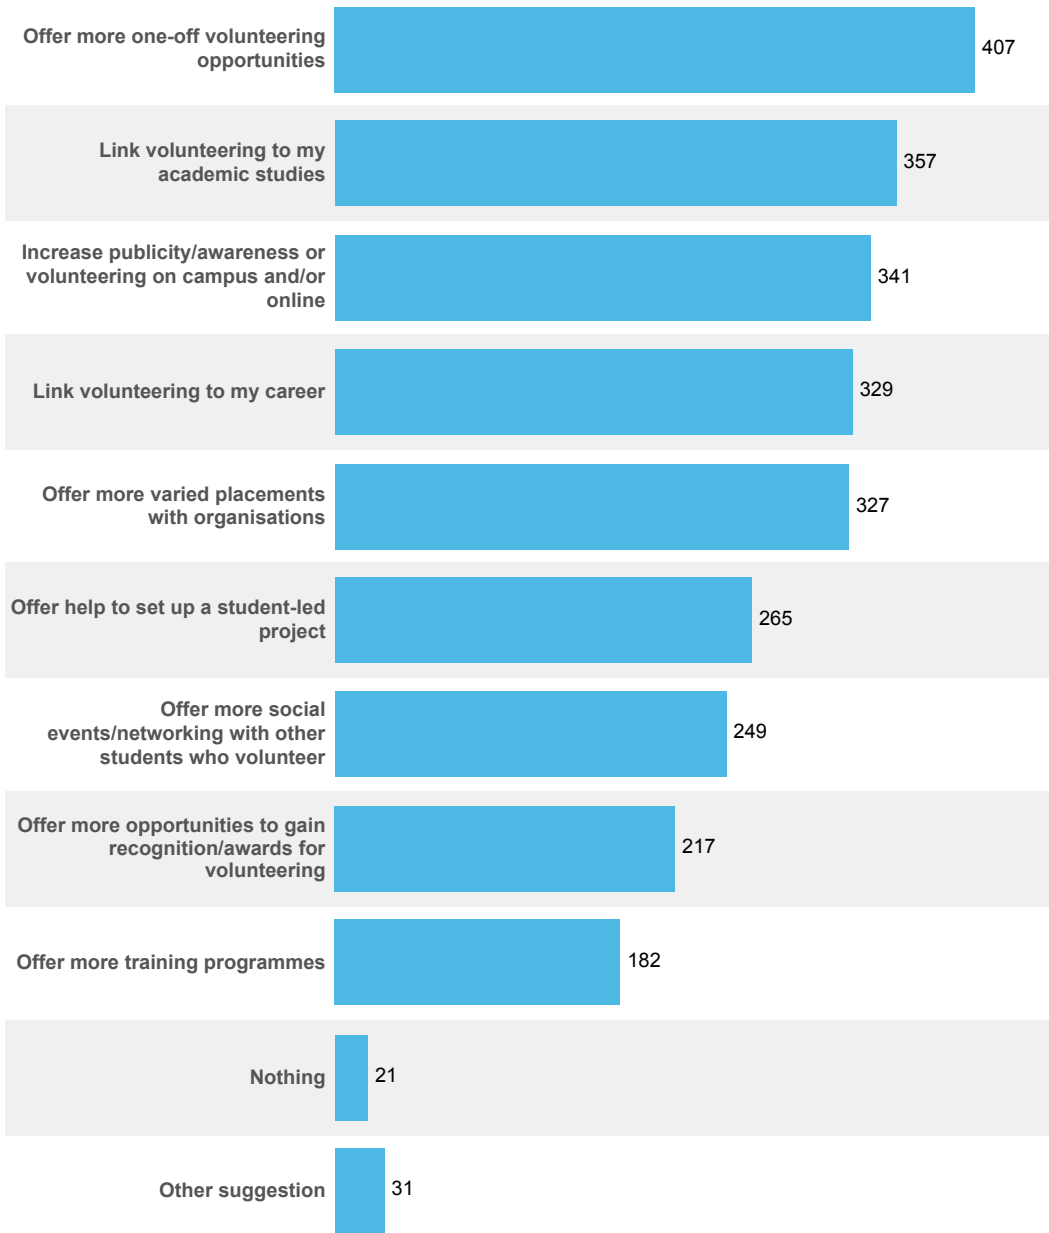

Respondents who have volunteered at LSE: organisations and types of volunteering

Which of these best describes the organisation(s) you worked with?

Which of these best describes the work or activities you carried out?

Respondents who have volunteered at LSE: impact of volunteering

Has volunteering during your time at LSE improved your university experience?

Have the following skills increased, decreased or stayed the same?

Yes
No
Not sure

Are there any reasons that have put you off volunteering?

Which of the following would be important to you as reasons to start volunteering?

Did you volunteer before coming to LSE?

Yes
No

What could the LSE do to encourage you to volunteer more in the future?

Respondents who have volunteered since studying at LSE

Respondents who have not volunteered since studying at LSE