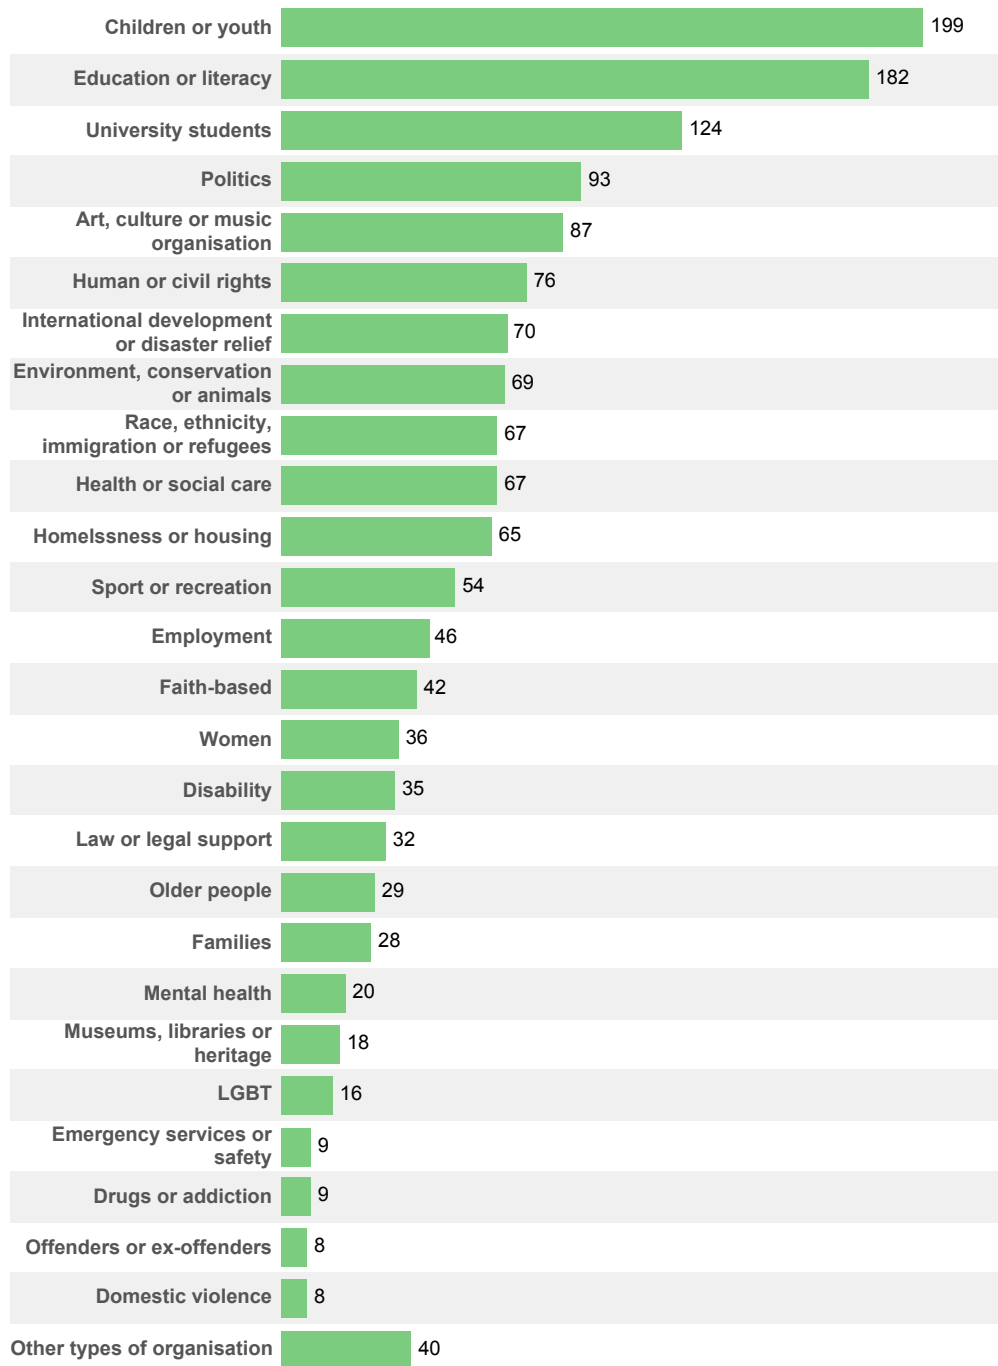

Volunteering research 2016

This survey was sent to current students and recent alumni of LSE during April 2016. 1777 responses were received.

Breakdown of survey respondents

Since joining LSE have you undertaken any volunteering? (all respondents)

How often do you volunteer?

- At least once a week
- At least once a month
- Less than once a month

When did you first get involved with volunteering?

- Whilst studying at school or sixth form
- Since I've studied at LSE
- Whilst studying at a different university
- As part of my gap year
- Since childhood
- Since working
- Always
- Summer holidays before LSE
- After studying at LSE
- Other answer

Can you indicate which of the following were important to you as reasons for starting volunteering?

- Important (%)
- Not sure (%)
- Not important (%)

When do you volunteer?

- Term time only
- All year round
- Out of term time only

Respondents who have volunteered at LSE: organisations and types of volunteering

Which of these best describes the organisation(s) you worked with?

Which of these best describes the work or activities you carried out?