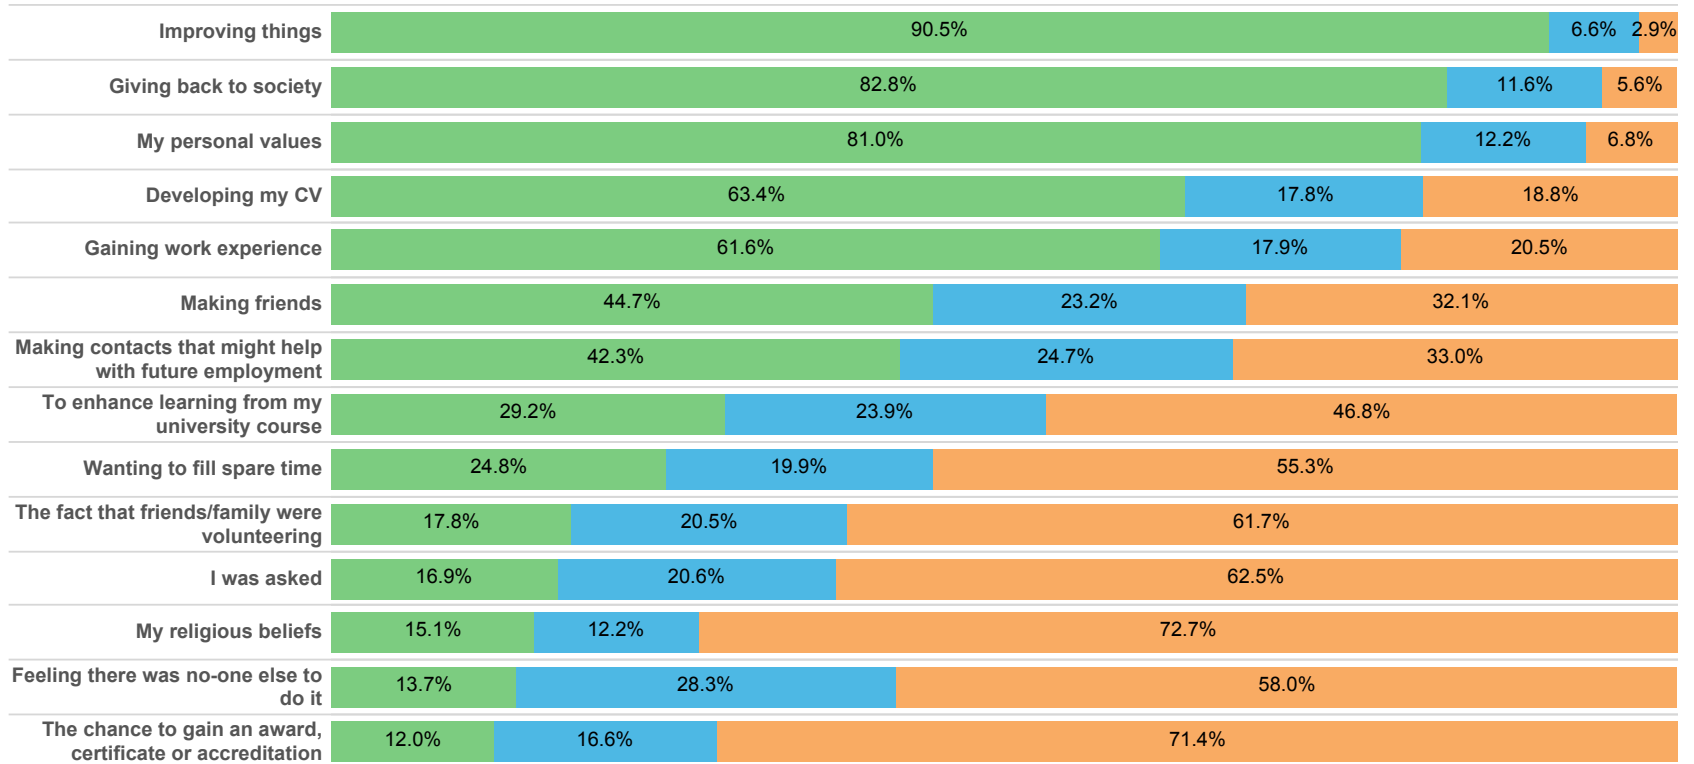

Volunteering research 2016

This survey was sent to current students and recent alumni of LSE during April 2016. 1777 responses were received.

Breakdown of survey respondents

Since joining LSE have you undertaken any volunteering? (all respondents)

How often do you volunteer?

- At least once a week
- At least once a month
- Less than once a month

When did you first get involved with volunteering?

- Whilst studying at school or sixth form
- Since I've studied at LSE
- Whilst studying at a different university
- As part of my gap year
- Since childhood
- Since working
- Always
- Summer holidays before LSE
- After studying at LSE
- Other answer

Can you indicate which of the following were important to you as reasons for starting volunteering?

- Important (%)
- Not sure (%)
- Not important (%)

When do you volunteer?

- Term time only
- All year round
- Out of term time only