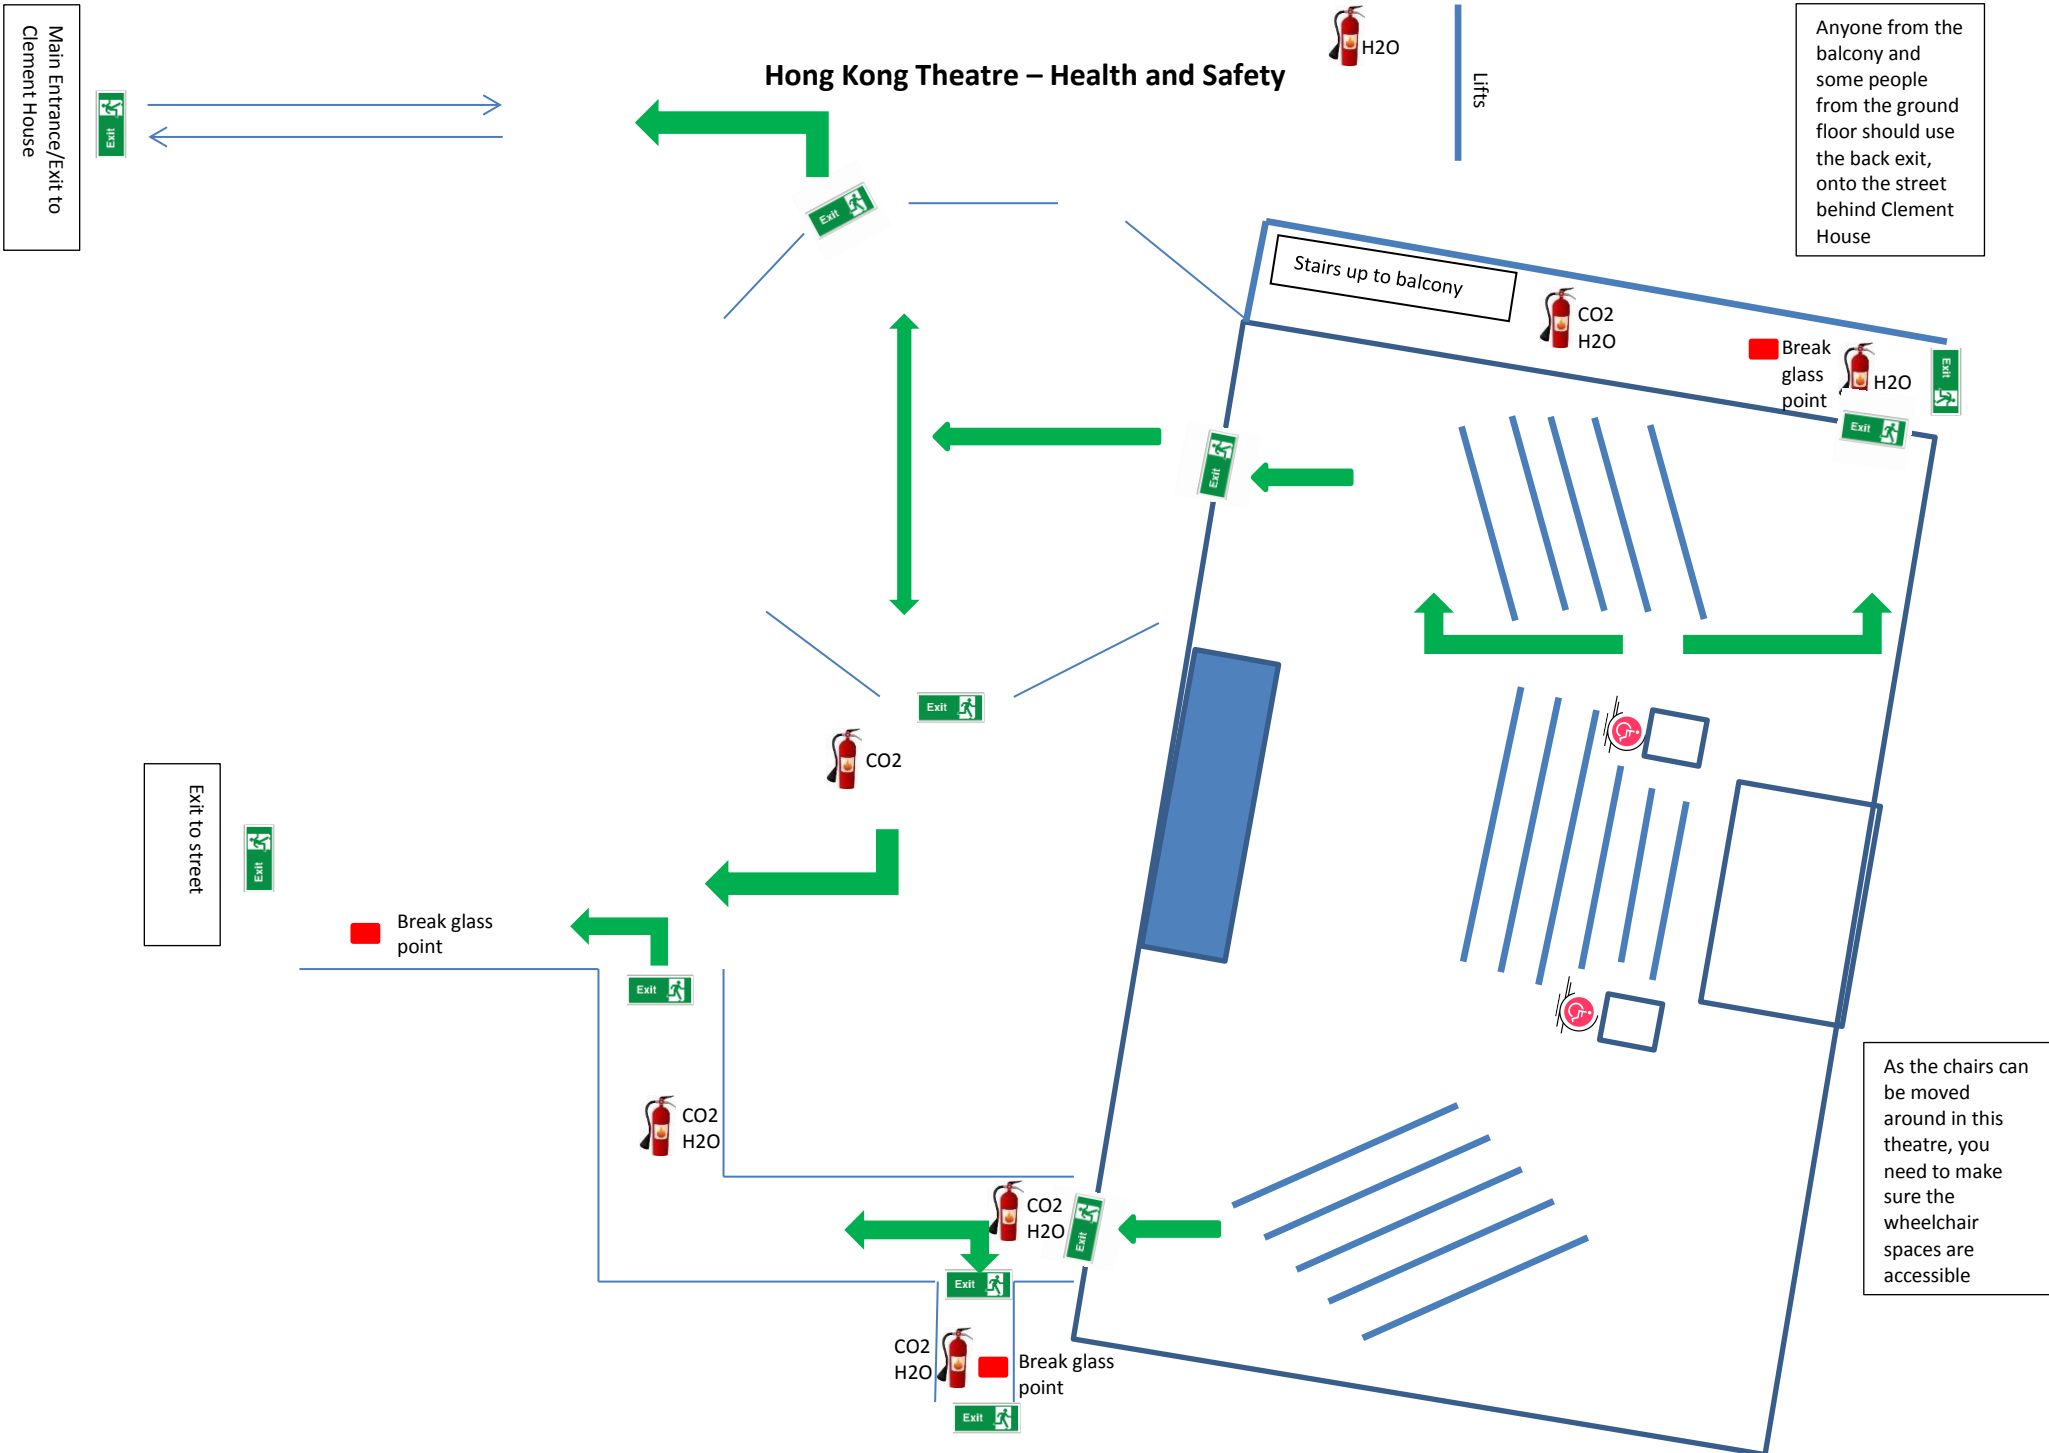

# Hong Kong Theatre – Health and Safety

Anyone from the balcony and some people from the ground floor should use the back exit, onto the street behind Clement House

As the chairs can be moved around in this theatre, you need to make sure the wheelchair spaces are accessible