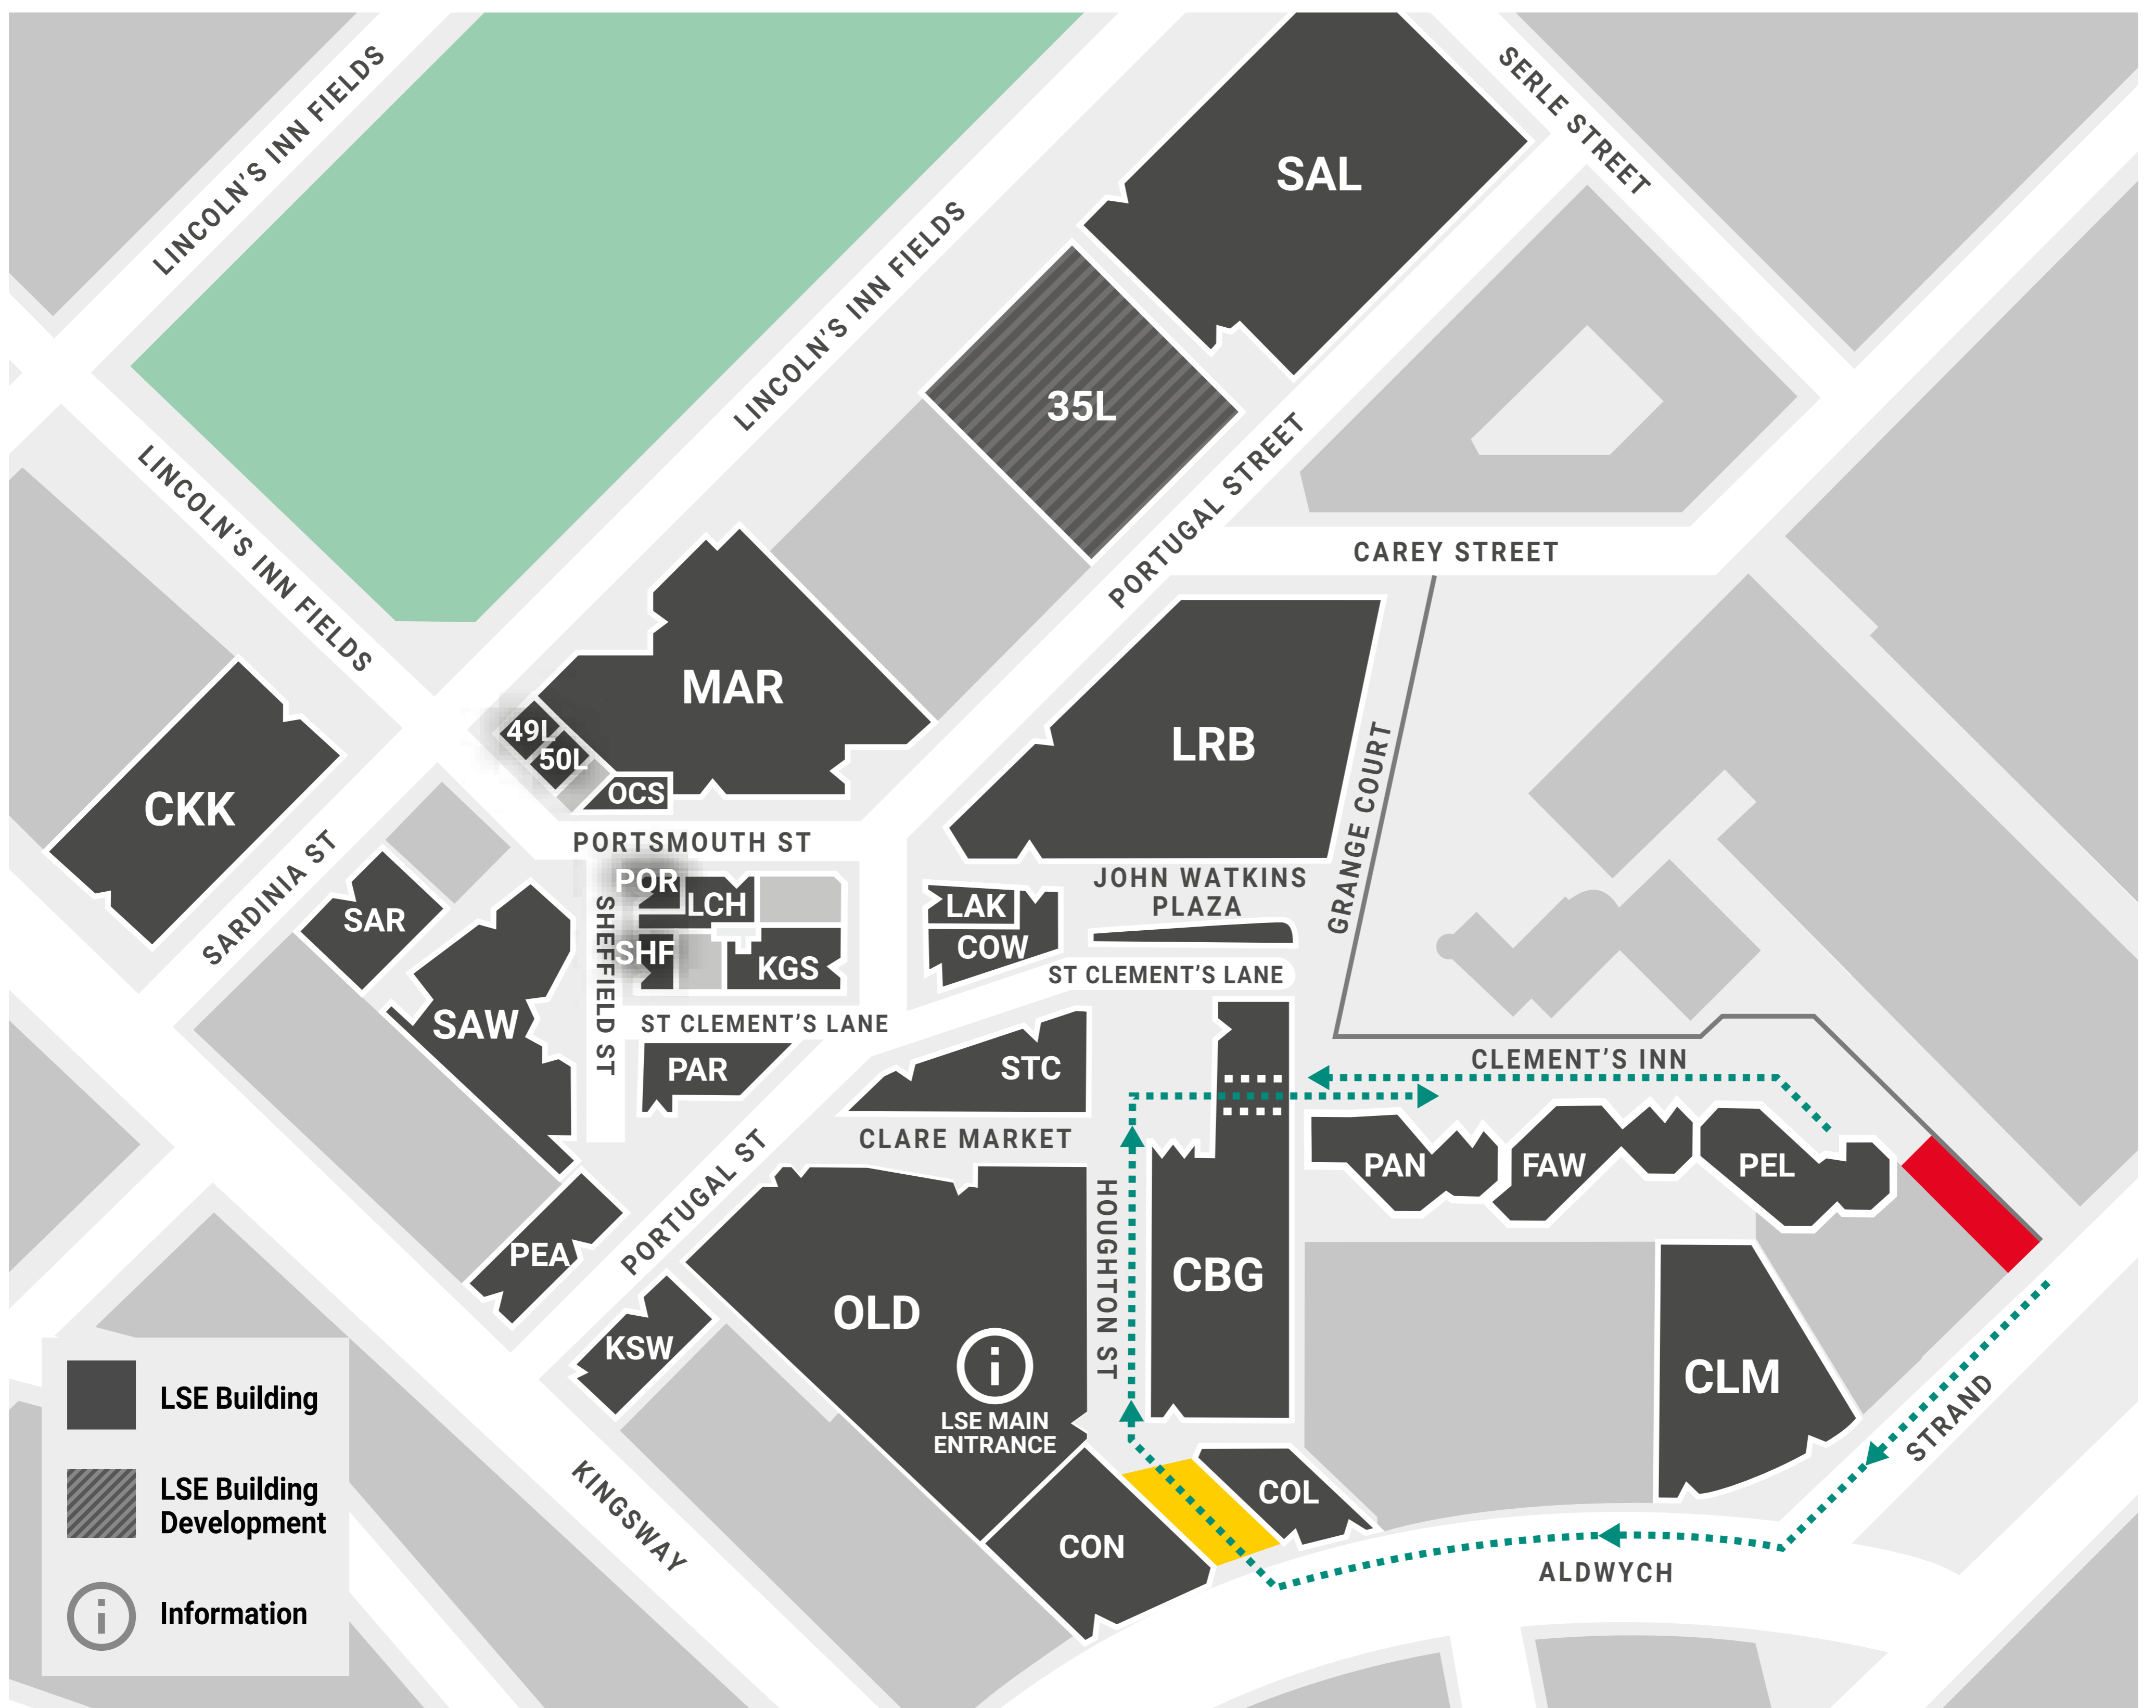

# Clement's Inn closure

10-30 July 2023, 5-11pm

Please use alternative routes during these times

Closed
  Temporary change to fire assembly point  
 10 - 23 July 2023 (5-11pm only)
  Alternative routes