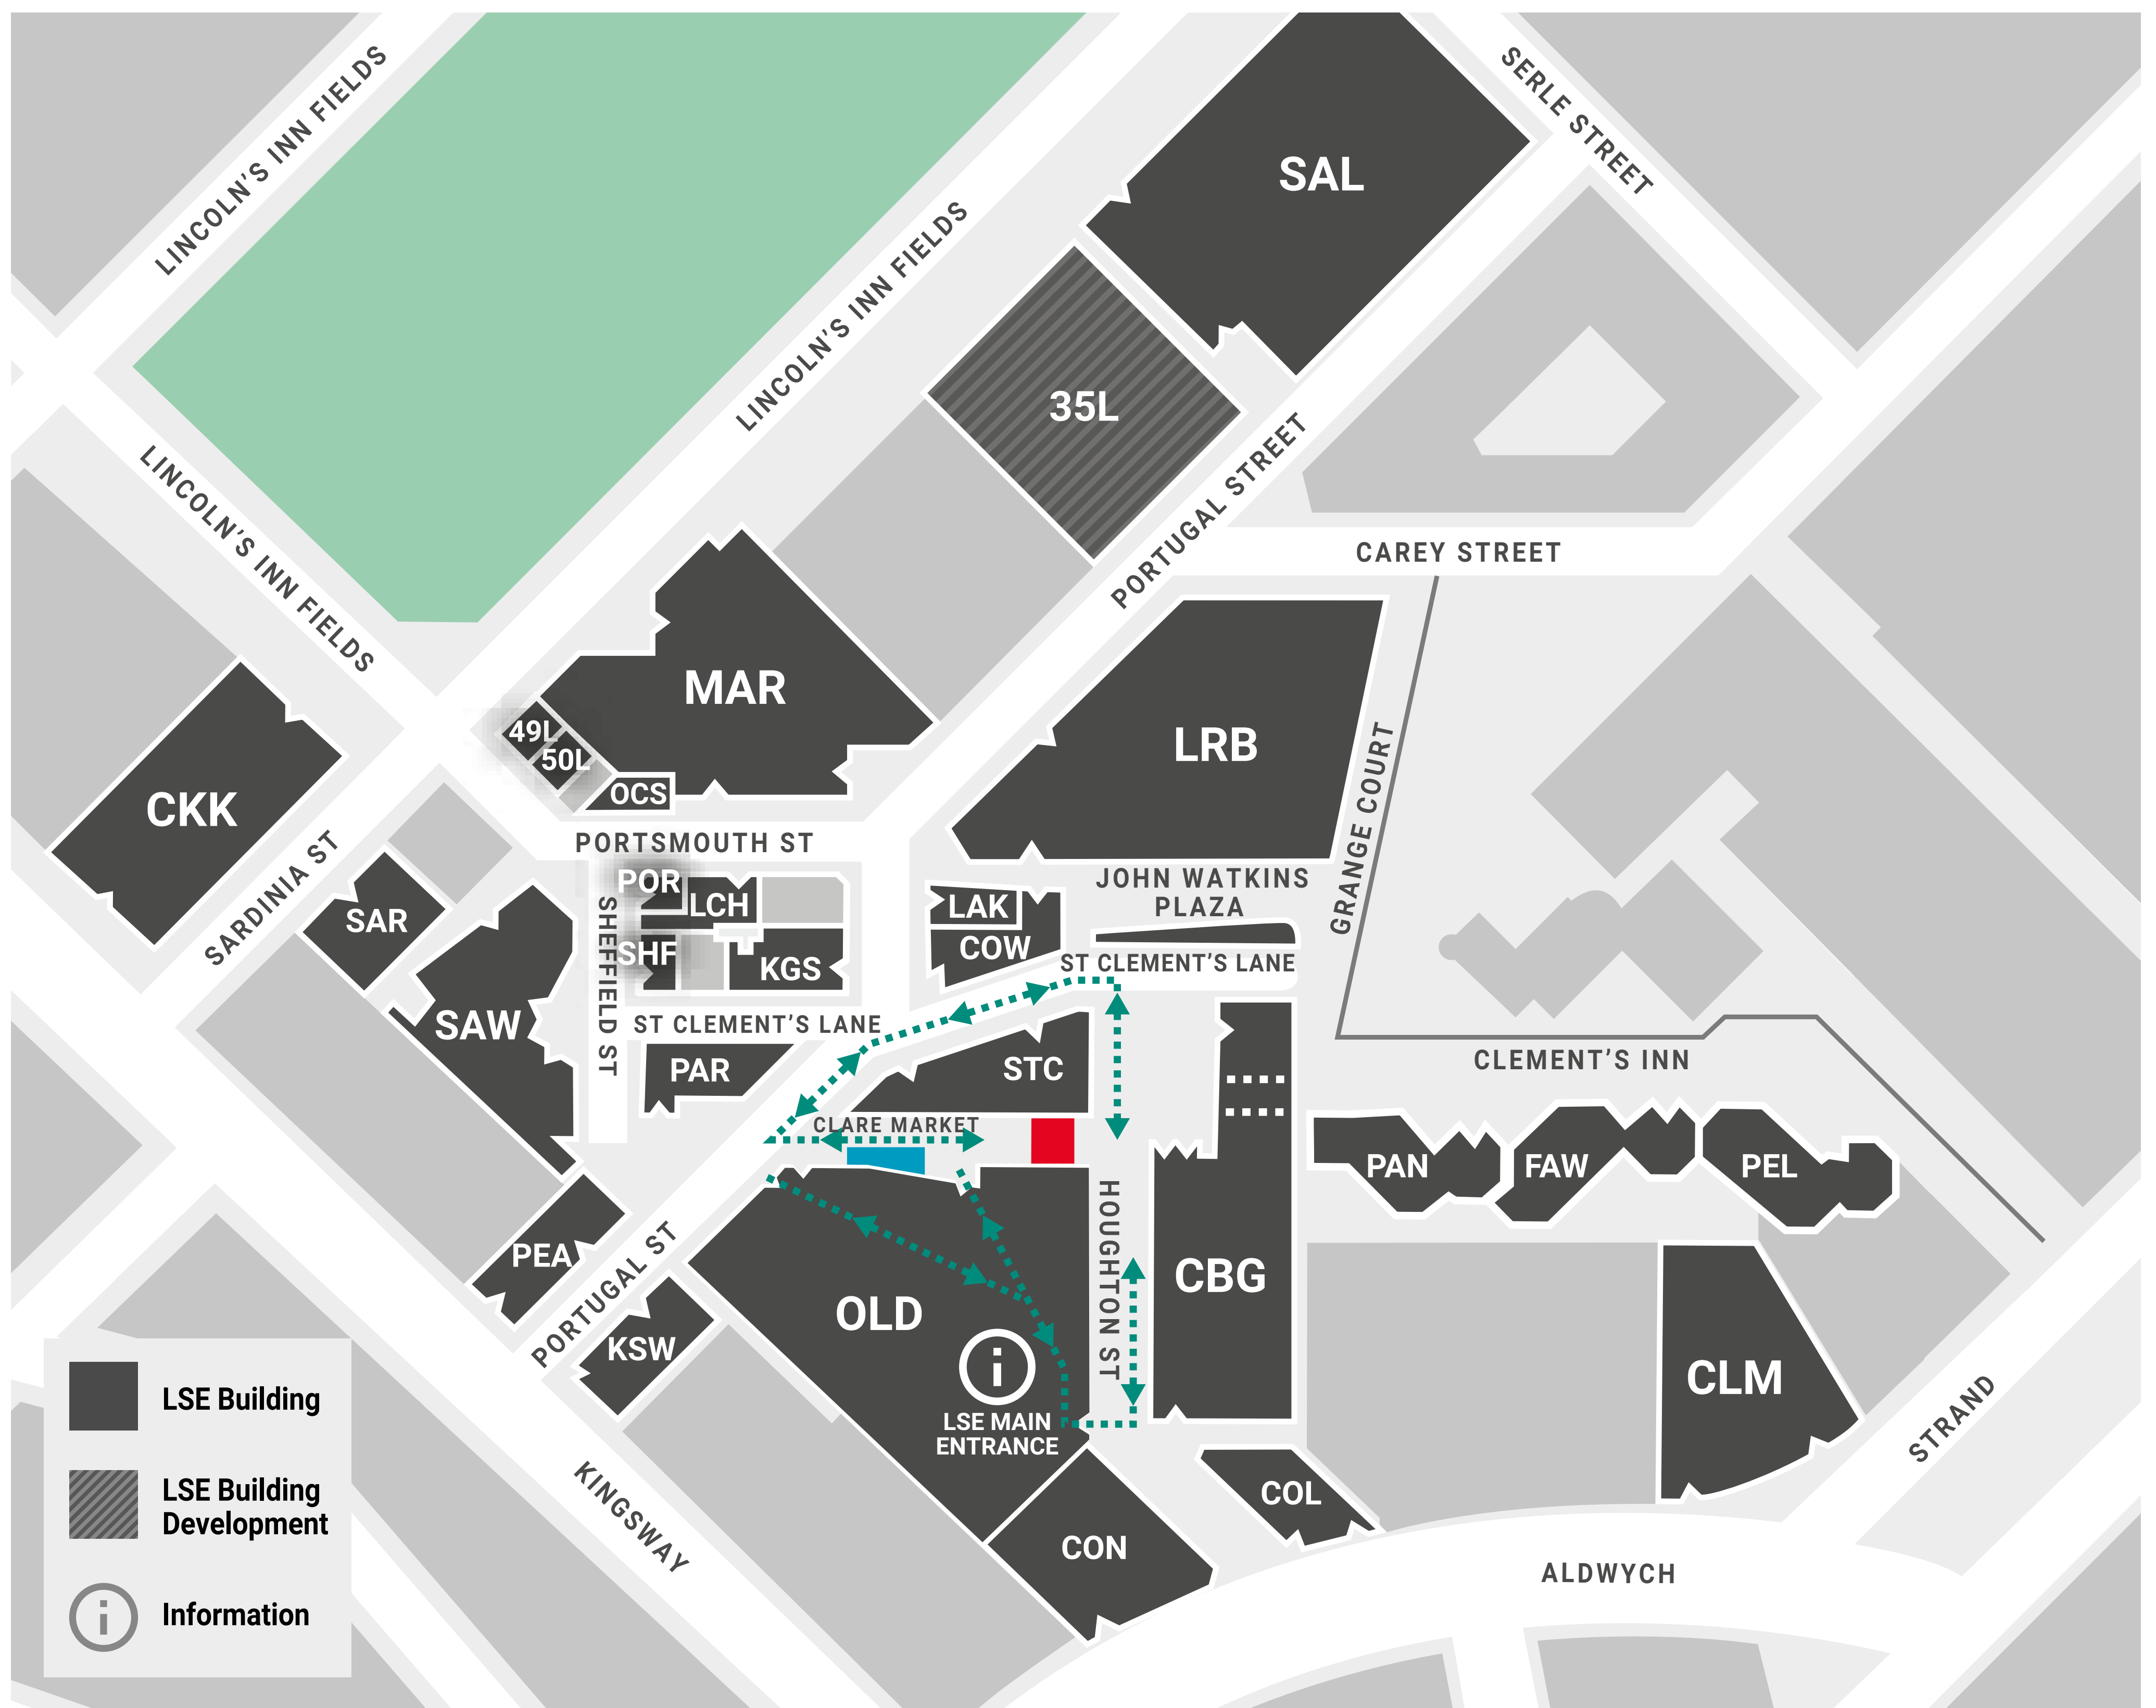

Clare Market closure

24-26 July 2023

Please use alternative routes during these times

- Scaffold, no access
- Hoarding
- Alternative routes