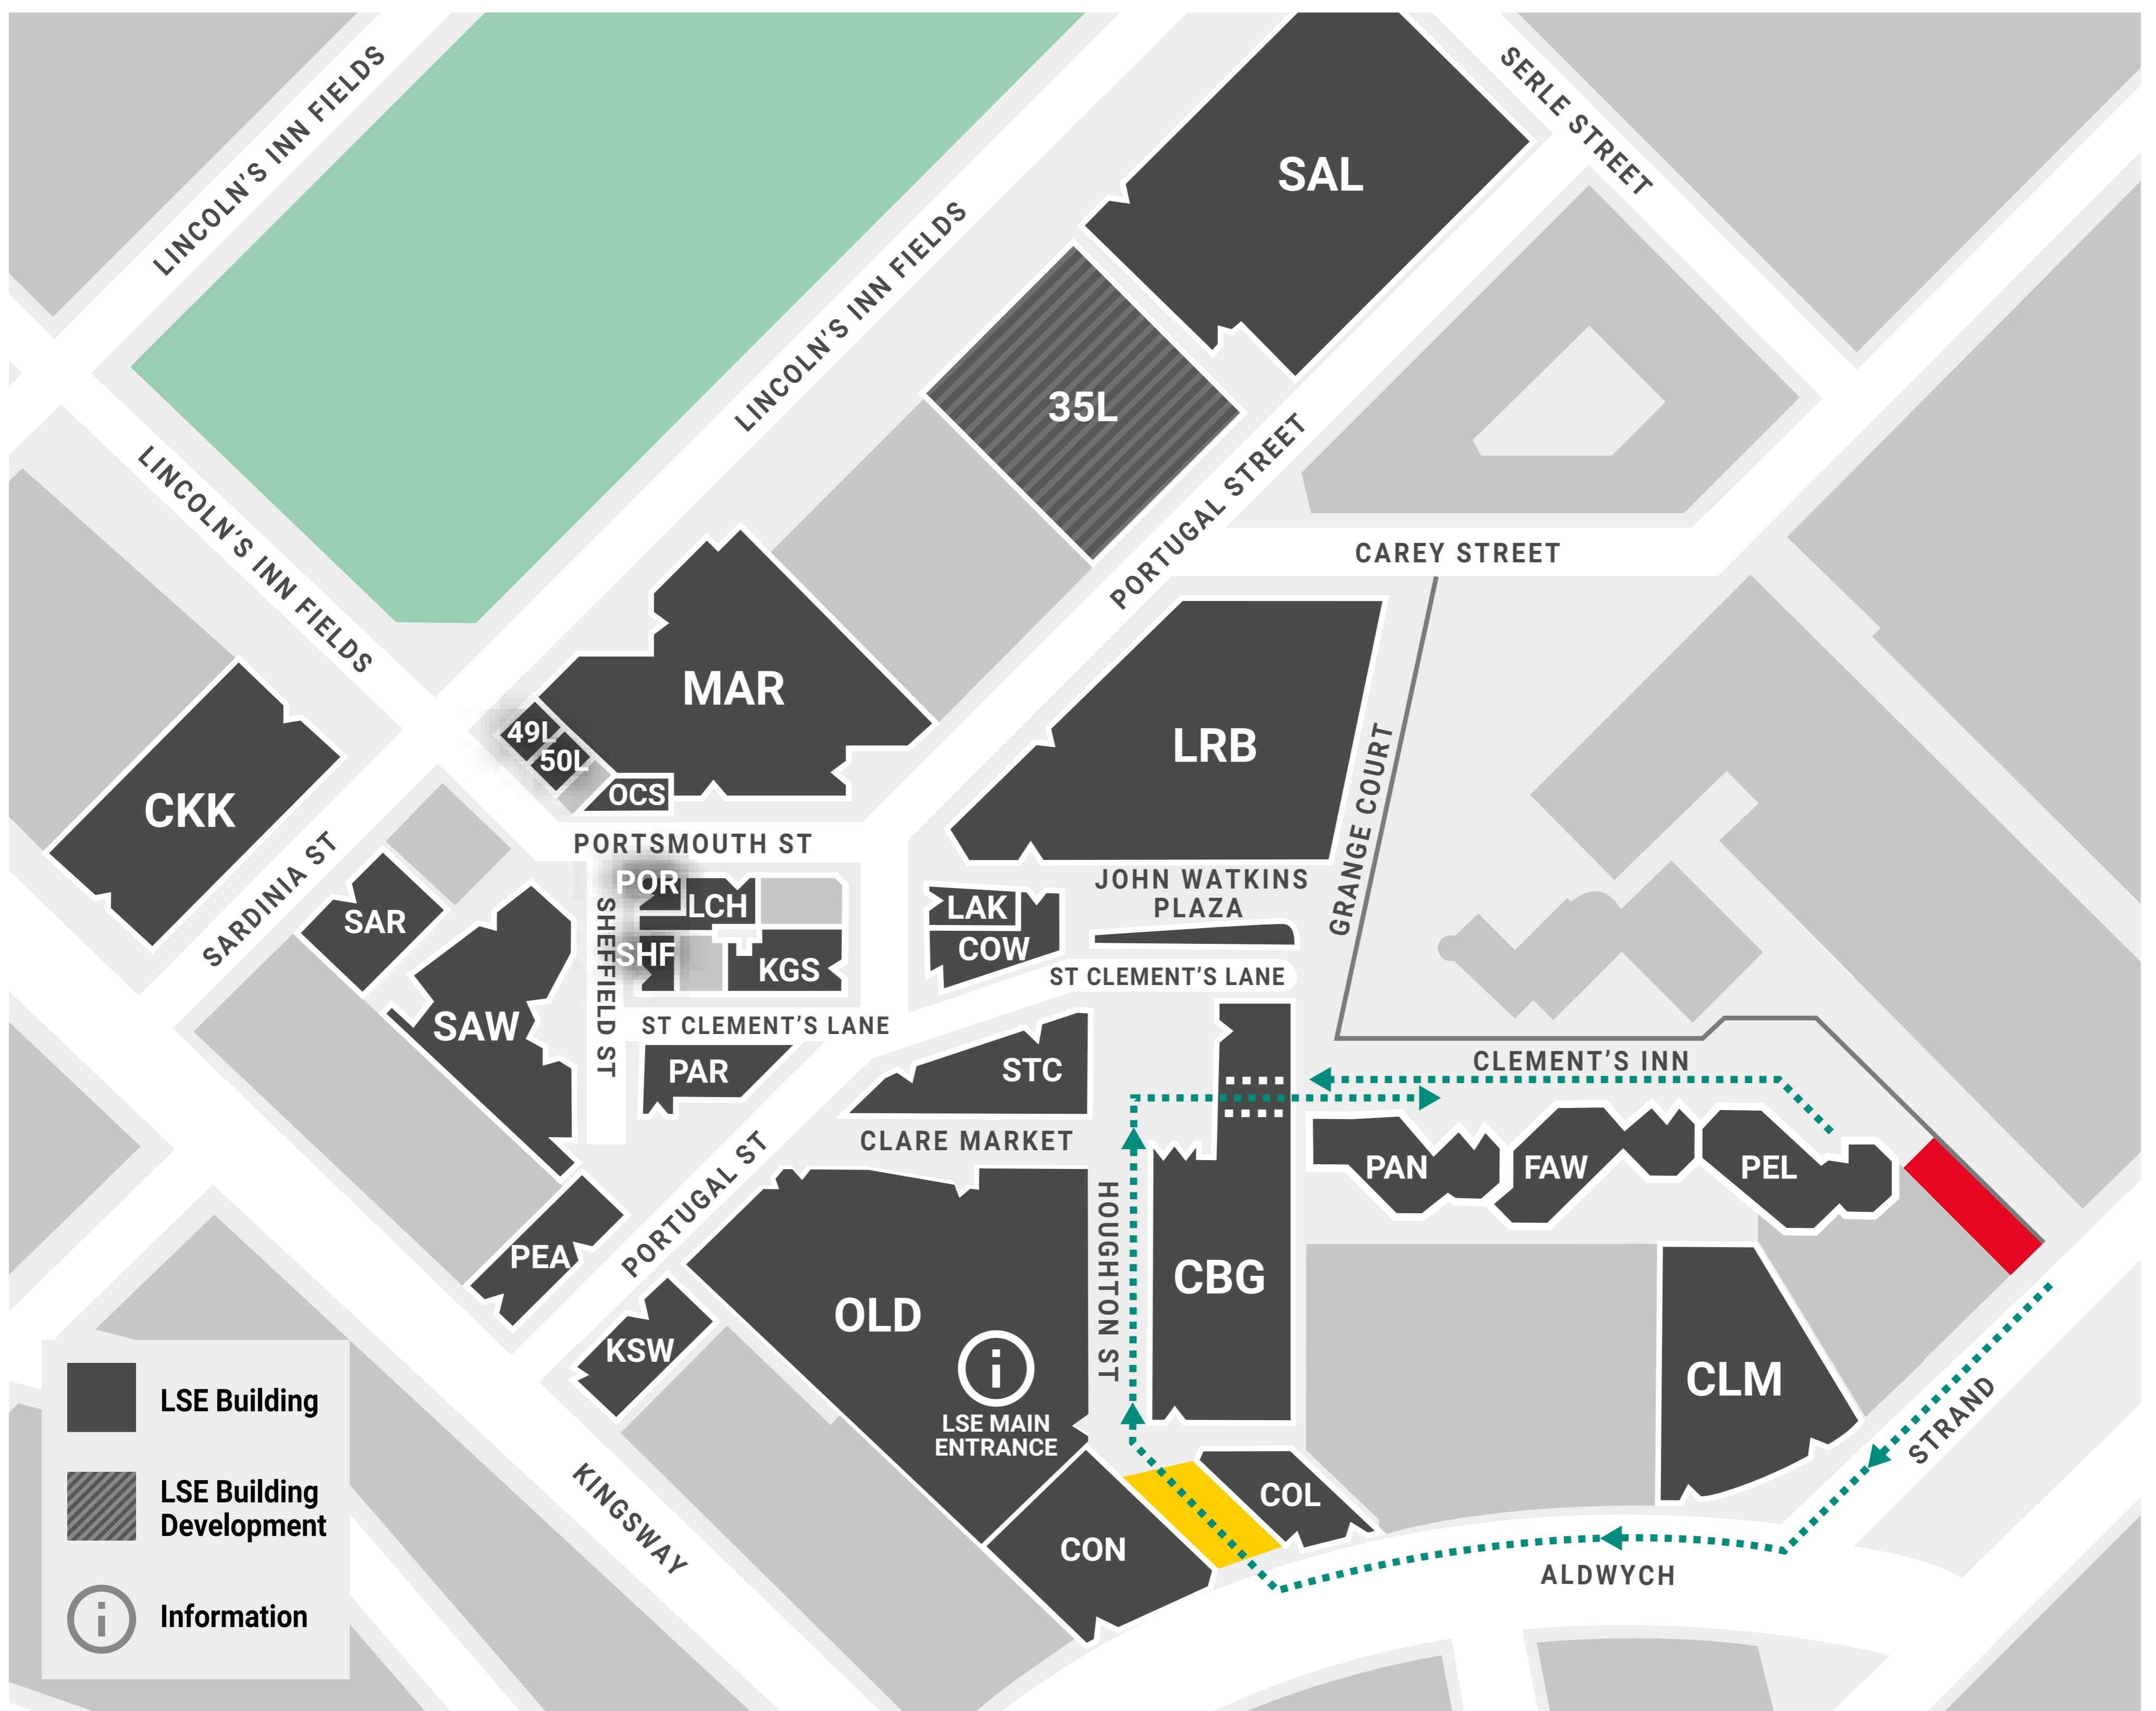

# Clement's Inn diversion

**8 - 11 July (4-10pm) no access to/from Strand**  
**12 July (4-10pm) possible closure (tbc).**

Please use alternative routes during these times

Closed

Temporary change to fire assembly point  
8 - 11 July (4-10pm)  
12 July (4pm-10pm) tbc

Alternative routes