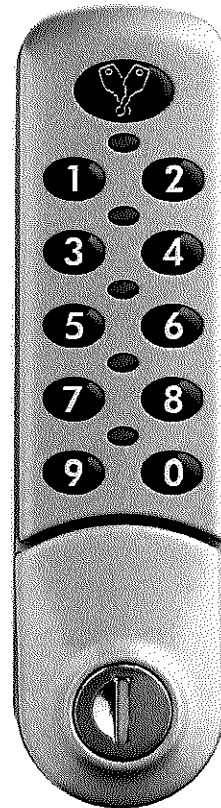

Zenith Digital Combination Locks

Public Mode

Play Instructional Video 

Public Mode

To Lock

ENTER CODE
(4 DIGITS)

CONFIRM CODE
(4 DIGITS)

TURN HANDLE
ENSURE LOCKING

To Unlock

ENTER CODE
(4 DIGITS)

TURN HANDLE
TO OPEN

Error

Errors will time-out after 4 seconds.
Unfinished instructions will time-out after 4
seconds. Always wait for LED lights to finish
before pressing next key.