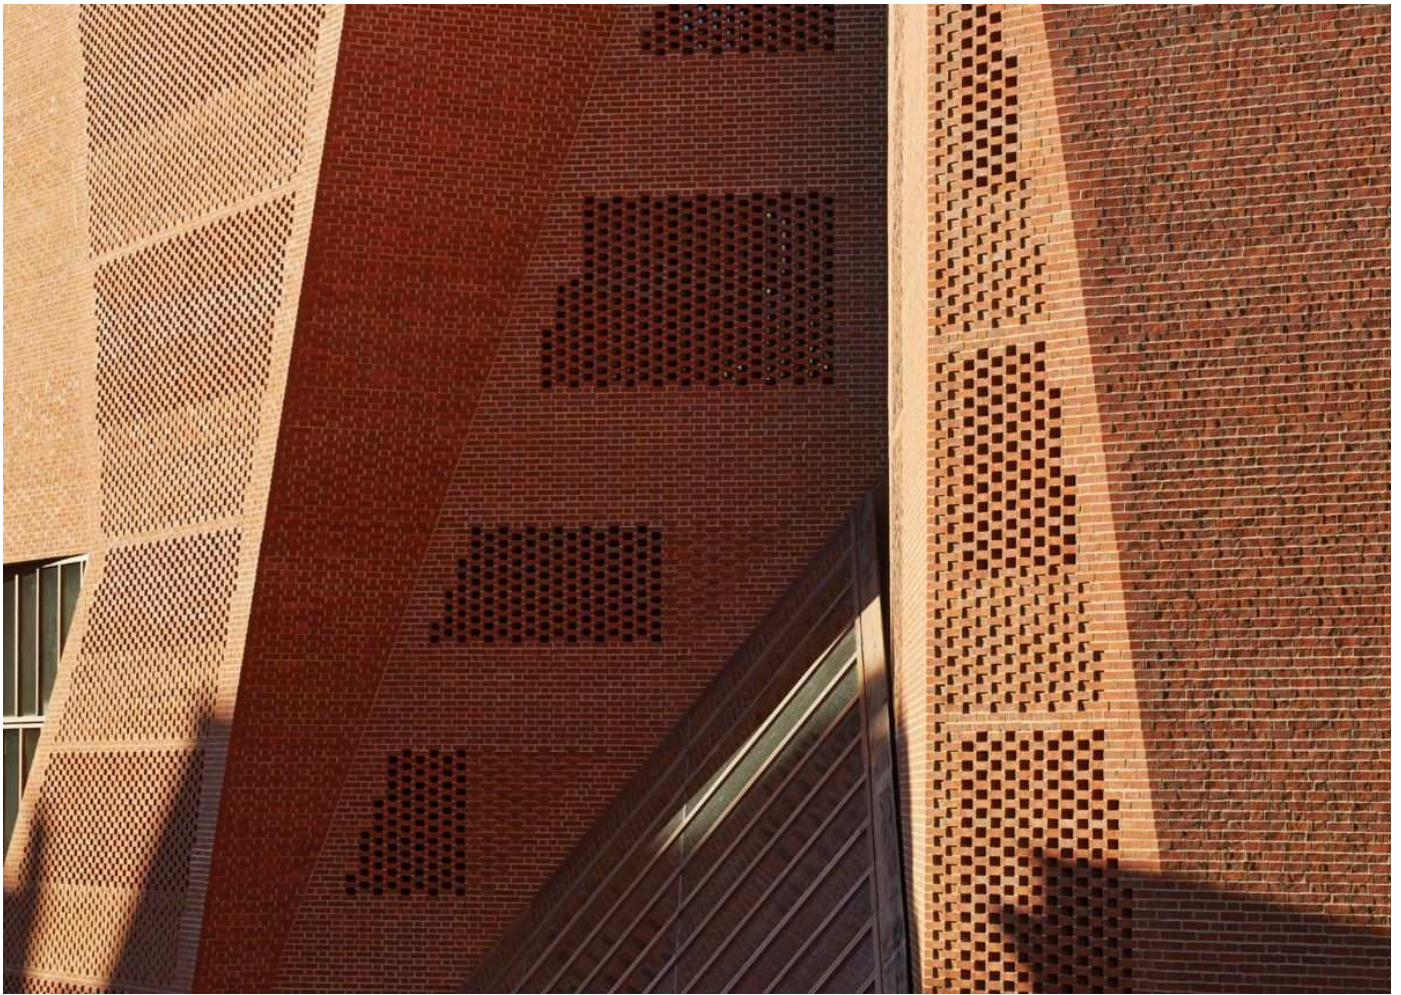

< 1 of 20 >

Supreme Award: LSE Saw Swee Hock Student Centre, O'Donnell + Tuomey

Region: [United Kingdom](#)

Tags: [Brick](#)

Share this article

[Back to top](#) ^

RIBA Journal

[Contact us](#) [Advertise with us](#) [Terms & Conditions](#) [Privacy Policy](#)
[Cookie information](#)